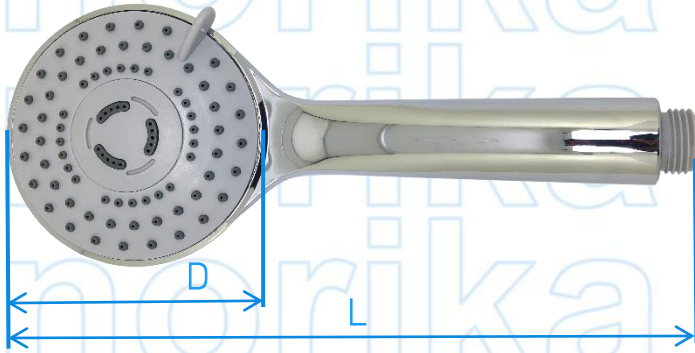

# CHROME PLATED HAND SHOWER

## COMPONENT PARTS

ITEM	PARTS	MATERIAL
1	Body	[Chrome Plated] ABS

## SPECIFICATIONS

SKU	D (mm)	L (mm)	WEIGHT (Kg)
SY9573	100	230	0.145